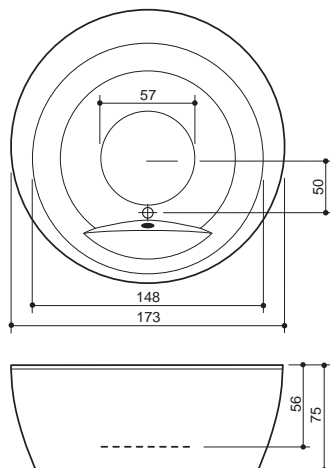

Symphony XL

Kylpyamme	✓
Comfort 1	-
Comfort 2	-
Luxury	✓
Luxury Dual	✓
Slimline Hydro	-