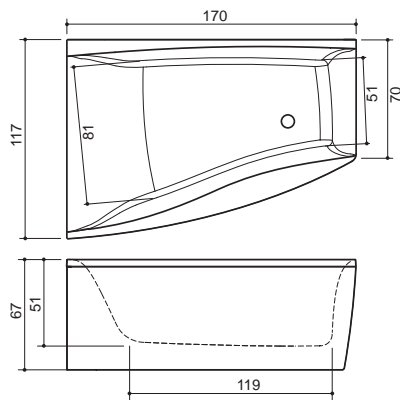

Combi
Kylpyamme	✓
Comfort 1	✓
Comfort 2	✓
Luxury	✓
Luxury Dual	✓
Slimline Hydro	✓
Slimline Hydro Black	✓