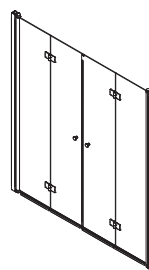

---

**CORAL** (200/225 cm)

**SAPPHIRE** (200/225 cm)

Niche duo / aukkoon  
(vastaprofiilin kanssa)

---

**CORAL** (200/225 cm)

**EMERALD** (200/225 cm)\*

**SAPPHIRE** (200/225 cm)