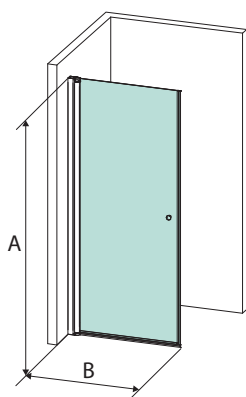

ASENNUKSET

OVI